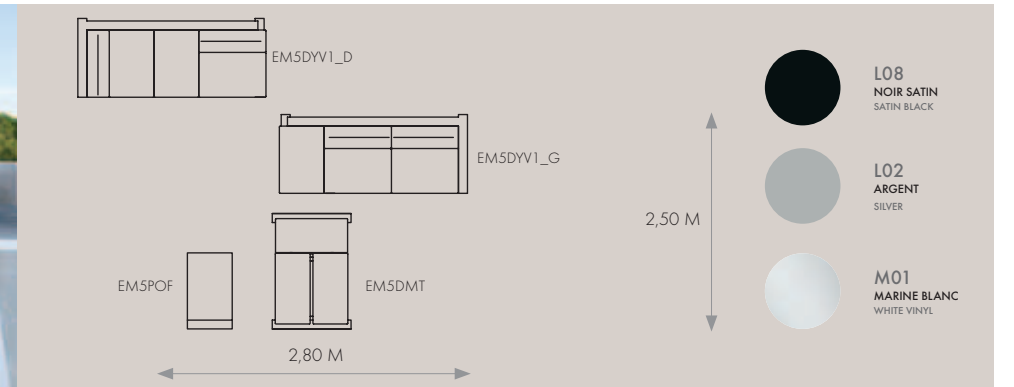

SUNBRELLA® (T)

VINYLE (M/K*)

WATERPROOF FABRIC (W)

MARIA FLORA (P)

MISSONI (N)

Collection Kama EM5

Collection Extrados EM10

PIÈTEMENT TABLE & BANC LAQUÉ (22 COULEURS) OU INOX BROSSÉ
TABLE & BENCH LEGS LACQUERED FINISH (22 COLOURS) OR BRUSHED STAINLESS STEEL