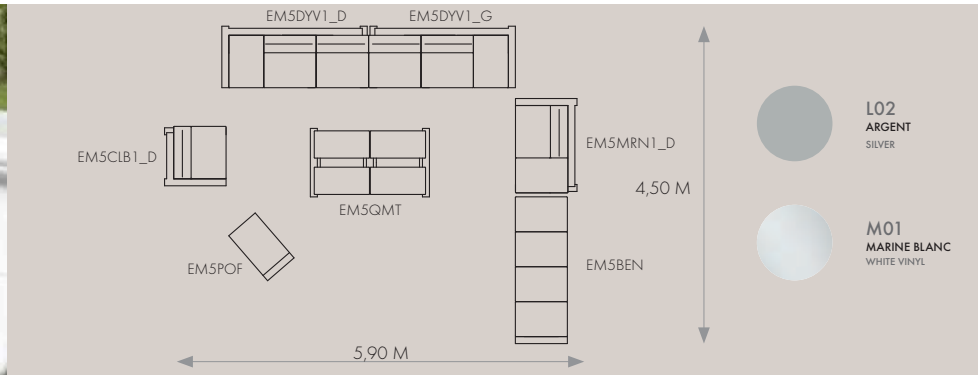

SUNBRELLA® (T)

VINYLE (M/K*)

WATERPROOF FABRIC (W)

MARIA FLORA (P)

MISSONI (N)

Collection Kama EM5

Collection Extrados EM10

PIÈTEMENT TABLE & BANC LAQUÉ (22 COULEURS) OU INOX BROSSÉ
TABLE & BENCH LEGS LACQUERED FINISH (22 COLOURS) OR BRUSHED STAINLESS STEEL