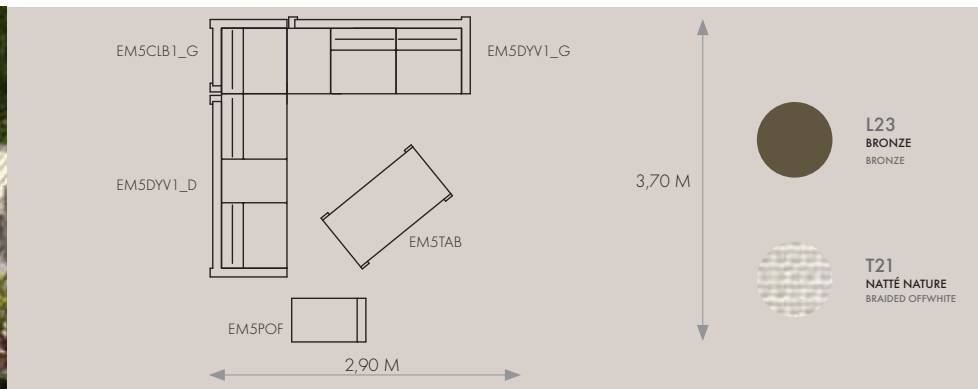

SUNBRELLA® (T)

VINYLE (M/K*)

WATERPROOF FABRIC (W)

MARIA FLORA (P)

MISSONI (N)

Collection Kama EM5

Collection Extrados EM10

PIÈTEMENT TABLE & BANC LAQUÉ (22 COULEURS) OU INOX BROSSÉ
TABLE & BENCH LEGS LACQUERED FINISH (22 COLOURS) OR BRUSHED STAINLESS STEEL