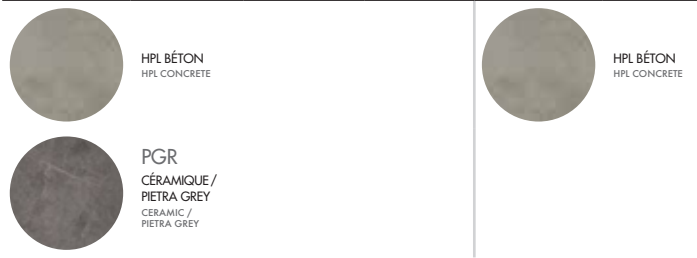

NATURELS NATURAL

FINITION CHEMIN DE TABLE TABLE RUNNER

TISSUS FABRICS

SUNBRELLA® (T)

T21
NATTÉ
NATURE
BRAIDED
OFFWHITE

VINYLE (M)

M01 VINYLE
MARINE BLANC
WHITE

WATERPROOF FABRIC (W)