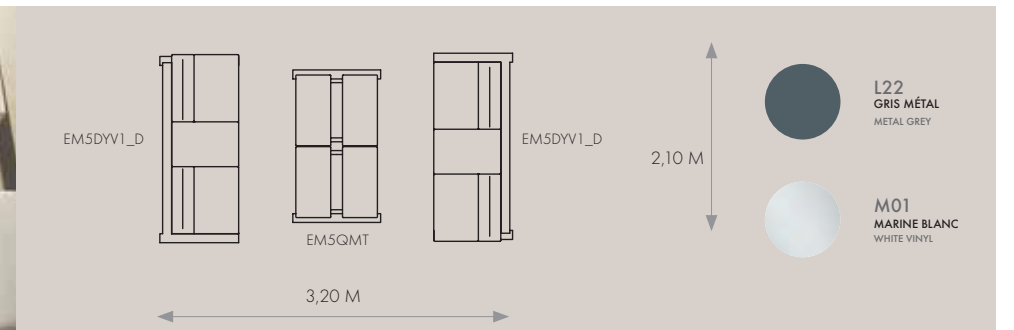

SUNBRELLA® (T)

VINYLE (M/K*)

WATERPROOF FABRIC (W)

MARIA FLORA (P)

MISSONI (N)

Collection Kama EM5

Collection Extrados EM10

PIÈTEMENT TABLE & BANC LAQUÉ (22 COULEURS) OU INOX BROSSÉ
TABLE & BENCH LEGS LACQUERED FINISH (22 COLOURS) OR BRUSHED STAINLESS STEEL