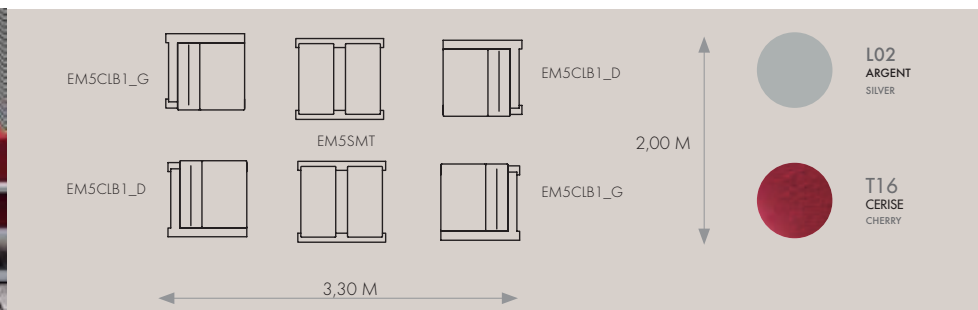

SUNBRELLA® (T)

VINYLE (M/K*)

WATERPROOF FABRIC (W)

MARIA FLORA (P)

MISSONI (N)

Collection Kama EM5

Collection Extrados EM10

PIÈTEMENT TABLE & BANC LAQUÉ (22 COULEURS) OU INOX BROSSÉ
TABLE & BENCH LEGS LACQUERED FINISH (22 COLOURS) OR BRUSHED STAINLESS STEEL