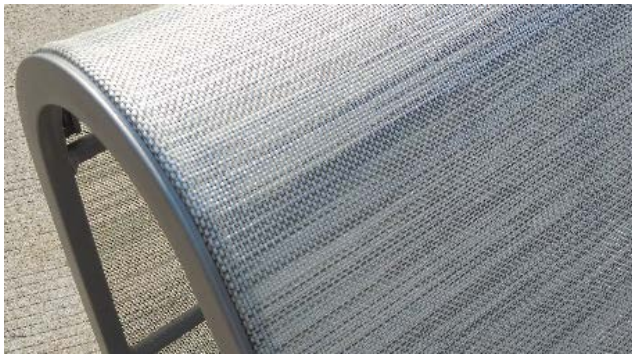

WAVE outdoor modular Lounge Setting

design: Manfred Gam (2010)

brand: Classique
outdoor

Prices excl. GST & excl. Delivery fee :

was $ 1,080 setting

NOW $ 830 setting

Stock & Colours Available :

1 x Setting in stock

2 x Lounge units

➤ Silver Sand frame & Black-Silver mesh

2 x Ottoman / Side Bench

➤ Silver Sand frame & Black-Silver mesh