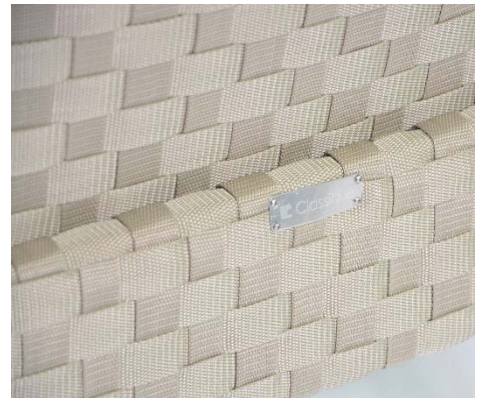

design: Classique (2014)

brand:  Classique
outdoor

Prices excl. GST & excl. Delivery fee :

was \$ 1,133 setting

NOW \$ 906 setting

Stock & Colours Available :

2 x settings in stock

4 x LAVANDOU STRAP Armchairs in Pearl

... with :

1 x EUREKA 96x96cm Table : White with White slats

LAVANDOU STRAP 4-seat outdoor dining setting

design: Classique (2014)

brand:  Classique
outdoor

Prices excl. GST & excl. Delivery fee :

was \$ 1,133 setting