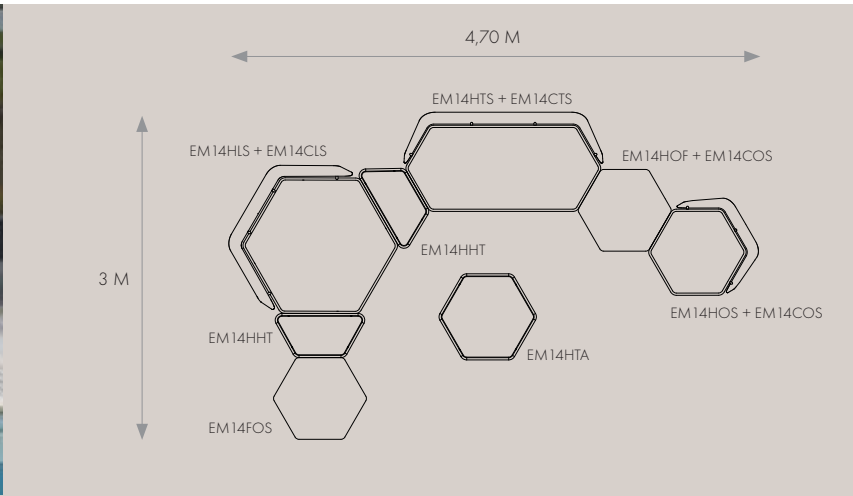

Collection Hive EM14

- L31 PIERRE DE LUNE MOONSTONE
- C06 CAFÉ COFFEE
- G08 ABRICOT GIVRE APRICOT
- G01 QUARTZ GIVRE QUARTZ
- M02 VINYLE EFFET CUIR LEATHER EFFECT
- T10 VERT MACAO MACAO GREEN
- T09 ORANGE TOSCANE TUSCANY ORANGE
- P03 BEIGE BEIGE
- T07 SABLE SAND
- T12 ÉCORCE BARK